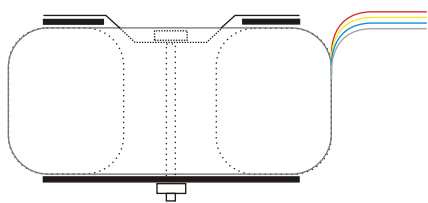

Toroidal transformer type 98026

Power rating 625VA
Primary voltage 230VAC - 50/60Hz
Secondary voltages 2x 40V -7.81A
Regulation 4%

Diameter 135mm
Height 72mm
Weight 5.0kg
 Height and weight are measured without mounting materials
 All leads are solid and approx 200mm long

Supplied mounting materials:
 1 metal washer Ø110mm
 2 neoprene washers Ø110mm
 1 bolt M8x90mm with nut

With KEMA KEUR, ENEC, CE and UL/CSA approvals
 KEMA certificate 96 2307, UL filenumber E320377.

Time lag fuses to be used.
 Primary: 3.15A, 5x20mm, IEC127, high I²t value in series with two NTC resistors type NTC5.
 Secondary: none