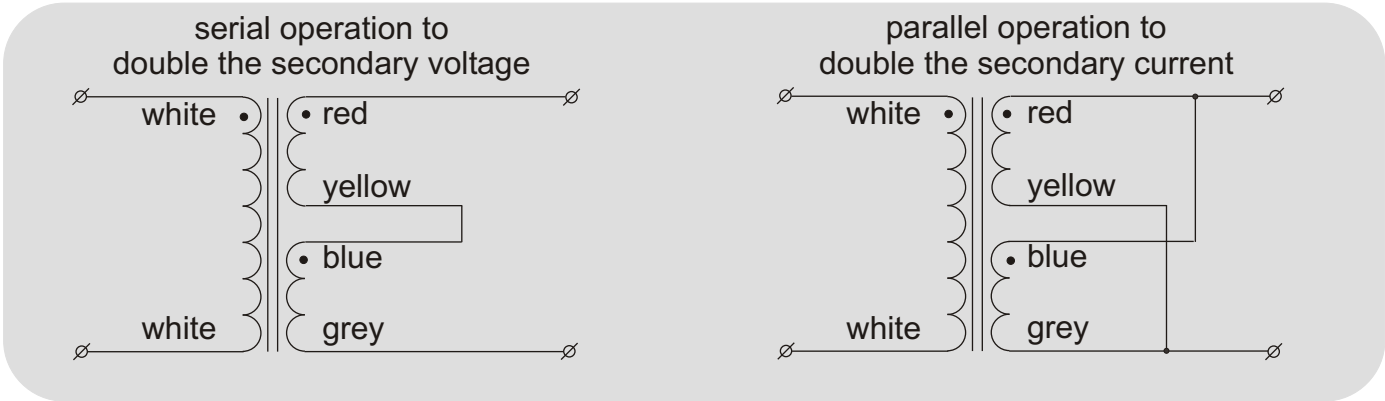

Toroidal transformer type 98026

Power rating 625VA
Primary voltage 230VAC - 50/60Hz
Secondary voltages 2x 40V -7.81A
Regulation 4%

Diameter 135mm
Height 72mm
Weight 5.0kg
 Height and weight are measured without mounting materials
 All leads are solid and approx 200mm long

Supplied mounting materials:
 1 metal washer Ø110mm
 2 neoprene washers Ø110mm
 1 bolt M8x90mm with nut

With KEMA KEUR, ENEC, CE and UL/CSA approvals
 KEMA certificate 96 2307, UL filenumber E320377.

Time lag fuses to be used.
 Primary: 3.15A, 5x20mm, IEC127, high I²t value in series with two NTC resistors type NTC5.
 Secondary: none