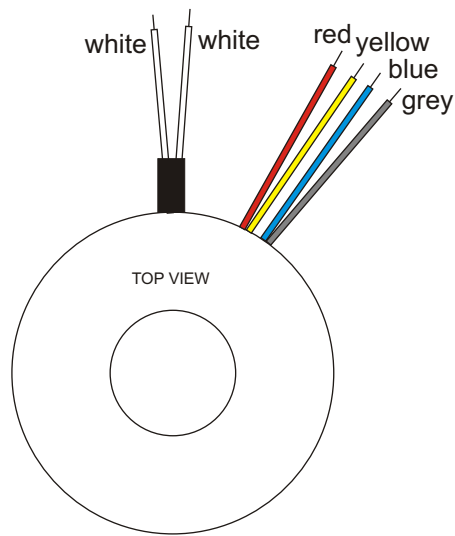

Toroidal transformer type 98026

Power rating 625VA
Primary voltage 230VAC - 50/60Hz
Secondary voltages 2x 40V -7.81A
Regulation 4%

Diameter 135mm
Height 72mm
Weight 5.0kg
 Height and weight are measured without mounting materials
 All leads are solid and approx 200mm long

Supplied mounting materials:
 1 metal washer Ø110mm
 2 neoprene washers Ø110mm
 1 bolt M8x90mm with nut

With KEMA KEUR, ENEC, CE and UL/CSA approvals
 KEMA certificate 96 2307, UL filenumber E320377.

Time lag fuses to be used.
 Primary: 3.15A, 5x20mm, IEC127, high I²t value in series with two NTC resistors type NTC5.
 Secondary: none