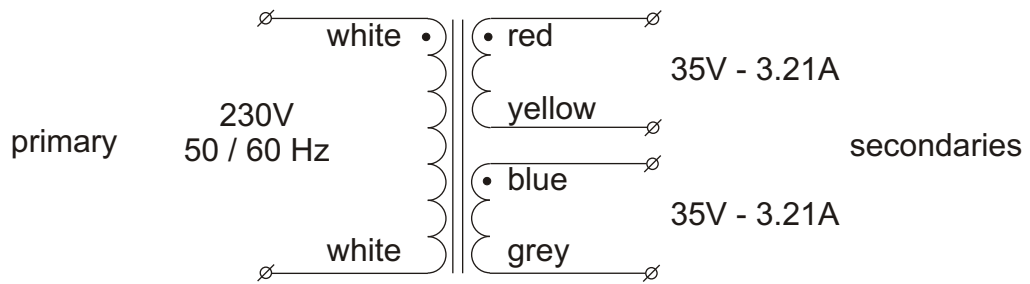

Toroidal transformer type 68018

serial operation to double the secondary voltage

parallel operation to double the secondary current

Power rating 225VA
 Primary voltage 230VAC - 50/60Hz
 Secondary voltages 2x 35V - 3.21A
 Regulation 7%

Diameter 110mm
 Height 52mm
 Weight 2.3kg

Height and weight are measured without mounting materials
 All leads are solid and approx 200mm long

Supplied mounting materials:
 1 metal washer Ø90mm
 2 neoprene washers Ø90mm
 1 bolt M5x60mm with nut

With KEMA KEUR, ENEC, CE and UL/CSA approvals
 KEMA certificate 96 2307, UL filenumber E320377.

Time lag fuses to be used.
 Primary: 1A, 5x20mm, IEC127, high I²t value
 Secondary: none

Industrieweg 14
 NL-7161BX NEEDE
 The Netherlands