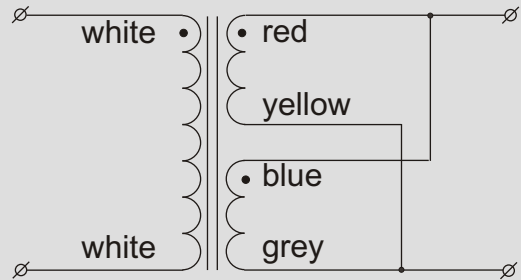

Toroidal transformer type 68018

serial operation to double the secondary voltage

parallel operation to double the secondary current

Power rating 225VA
 Primary voltage 230VAC - 50/60Hz
 Secondary voltages 2x 35V - 3.21A
 Regulation 7%

Diameter 110mm
 Height 52mm
 Weight 2.3kg

Height and weight are measured without mounting materials
 All leads are solid and approx 200mm long

Supplied mounting materials:
 1 metal washer Ø90mm
 2 neoprene washers Ø90mm
 1 bolt M5x60mm with nut