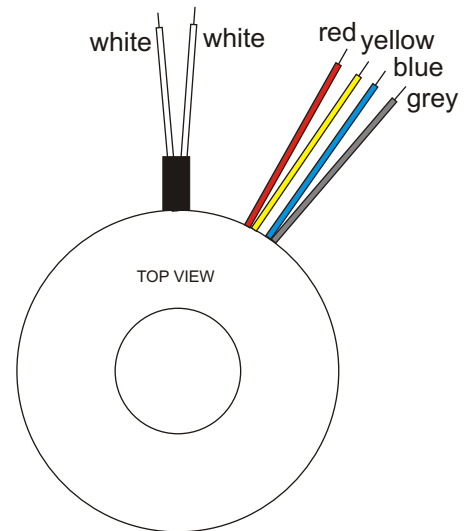

Toroidal transformer type 68018

serial operation to double the secondary voltage

parallel operation to double the secondary current

Power rating 225VA
 Primary voltage 230VAC - 50/60Hz
 Secondary voltages 2x 35V - 3.21A
 Regulation 7%

Diameter 110mm
 Height 52mm
 Weight 2.3kg

Height and weight are measured without mounting materials
 All leads are solid and approx 200mm long

Supplied mounting materials:
 1 metal washer Ø90mm
 2 neoprene washers Ø90mm
 1 bolt M5x60mm with nut