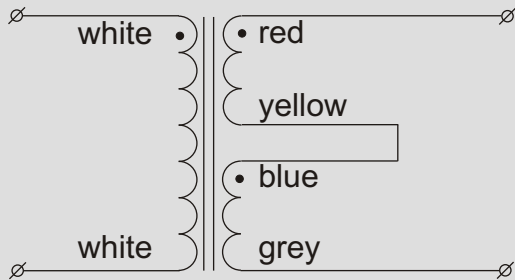

Toroidal transformer type 68018

serial operation to double the secondary voltage

parallel operation to double the secondary current

Power rating 225VA
 Primary voltage 230VAC - 50/60Hz
 Secondary voltages 2x 35V - 3.21A
 Regulation 7%

Diameter 110mm
 Height 52mm
 Weight 2.3kg

Height and weight are measured without mounting materials
 All leads are solid and approx 200mm long

Supplied mounting materials:
 1 metal washer Ø90mm
 2 neoprene washers Ø90mm
 1 bolt M5x60mm with nut