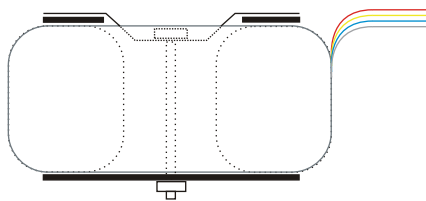

Toroidal transformer type 68018

serial operation to double the secondary voltage

parallel operation to double the secondary current

Power rating 225VA
 Primary voltage 230VAC - 50/60Hz
 Secondary voltages 2x 35V - 3.21A
 Regulation 7%

Diameter 110mm
 Height 52mm
 Weight 2.3kg

Height and weight are measured without mounting materials
 All leads are solid and approx 200mm long

Supplied mounting materials:
 1 metal washer Ø90mm
 2 neoprene washers Ø90mm
 1 bolt M5x60mm with nut